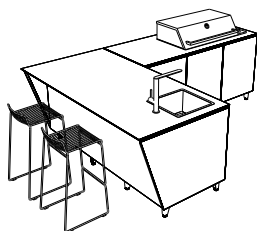

## THE LONG RUN

Package includes complete kitchen with Sink & Tap  
(Appliances sold separately)

### FEATURES:

- Sink
- Slide in grill
- Outdoor Fridge
- Plinths

**TOTAL** £11,755 **£14,106**

---