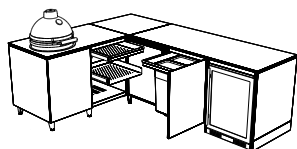

## THE PENINSULA

Package includes complete kitchen  
(Appliances sold separately)

### FEATURES:

- Island conversion
- Sink
- Pull out bin
- Drop in grill

**TOTAL** £14,745 **£17,694**

---