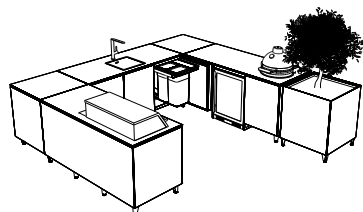

THE ALL ROUNDER

Package includes complete kitchen with Sink & Tap
(Appliances sold separately)

FEATURES:

- Drop in grill
- Sink
- Pull out bin
- Fridge
- Charcoal grill
- Planter

TOTAL £25,002 **£30,002**

All VLAZE ADAPT furniture is available in a choice of 8 colours: Quilted Graphite, Indigo Stipple, Nori, Black Splatter, Ochre, Clay, Chalk & Sage. **See brochure for examples.**

Price includes kerbside delivery to any mainland UK address. A White glove delivery service is also available POA

PLEASE NOTE: Our enamels are milled in-house using natural compounds and oxides therefore batches may differ slightly in colour and finish. This is part of the unique, organic character of vitreous enamel.